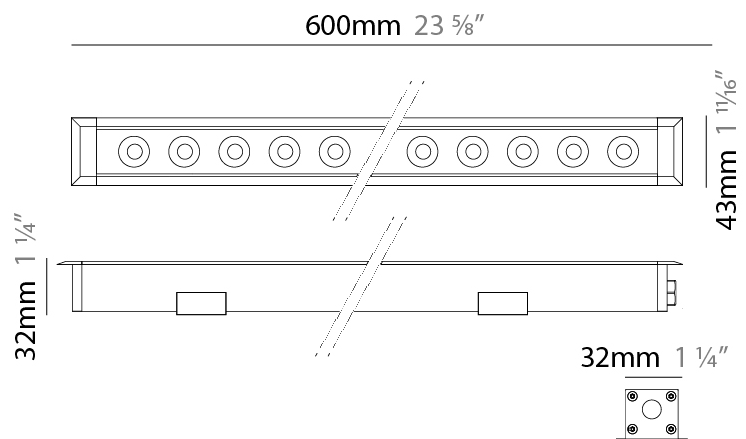

PROJECT	_____
TYPE	_____
SPECIFIER	_____
QUANTITY	_____
DATE	_____

MINI CORNICHE RECESSED

E91638-

base number   Finish Options   Lens Options

1. To build a product code in our configurator select the specify button on the base model # product page
2. To build a manual product code on this datasheet choose from the options listed below in blue font and add the suffix to the base model #

GENERAL

Series: Mini Corniche
Brand: Platek
Division: Exterior
Mounting Type: Recessed
Mounting Location: In-Ground
Subcategory: Walk Over

PHYSICAL

Shape: Rectangle
Length (mm): 620
Length (in): 24 7/16
Width (mm): 43
Width (in): 1 11/16
Depth (mm): 32
Depth (in): 1 1/4
Light Distribution: Uplight
Diffuser: Tempered Glass - 5mm / 3/16" thick
Gasket: Gore-Tex valve to prevent condensation
Fixture Finish: BLK / WHI / GRY / COR / ANT / BRZ
Fixture Material: Extruded Aluminum

ELECTRICAL

Lamp Type: LED
Total Output Wattage (W): 23
Dimming: Bluetooth technology or DMX
Control Gear: DMX
Driver Included: No
Driver Location: Remote
Driver Type: Constant Current - Universal
Driver Class: Class 2
Input Voltage (V): 120 - 277
Constant Current (MA): 500

LED

Number of LEDs: 16
Color Temperature (°K): RGBW
CRI: >80 CRI
Lamp Life (hrs): 60000
Special LEDs offerings: RGBW

OPTICAL

Optic°: 28 / 47 / ELL

RATINGS AND CERTIFICATIONS

Certified By: Certified for North American Standards
IP rating: IP67
IK Rating: IK07
Bug Rating: B1 U0 G0