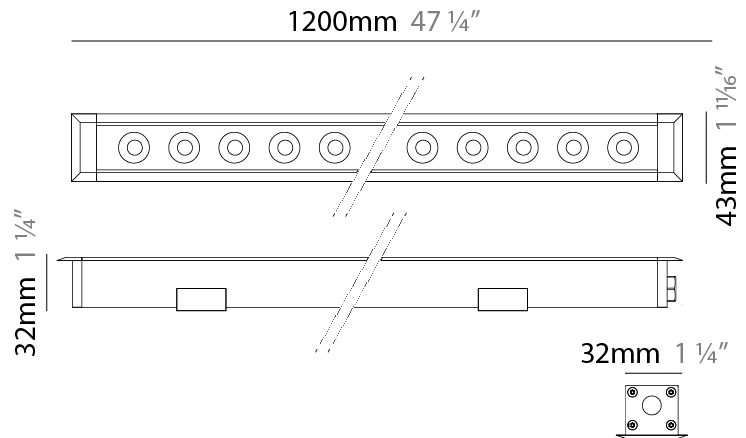

MINI CORNICHE RECESSED

E91639-

base number   Finish Options   Lens Options

1. To build a product code in our configurator select the specify button on the base model # product page
2. To build a manual product code on this datasheet choose from the options listed below in blue font and add the suffix to the base model #

GENERAL

Series: Mini Corniche
Brand: Platek
Division: Exterior
Mounting Type: Recessed
Mounting Location: In-Ground
Subcategory: Walk Over

PHYSICAL

Shape: Rectangle
Length (mm): 1220
Length (in): 48 1/2
Width (mm): 43
Width (in): 1 5/8
Height (mm): 32
Height (in): 1 1/4
Light Distribution: Uplight
Screws: A4 stainless steel
Diffuser: Clear tempered glass
Gasket: Gore-Tex valve to prevent condensation
Fixture Finish: [BLK / WHI / GRY / COR / ANT / BRZ](#)
Fixture Material: Extruded Aluminum

ELECTRICAL

Lamp Type: LED
Total Output Wattage (W): 46
Dimming: Bluetooth technology or DMX
Control Gear: DMX
Driver Included: No
Driver Location: Remote
Driver Type: Constant Current - Universal
Driver Class: Class 2
Input Voltage (V): 120 - 277
Constant Current (MA): 500

LED

Number of LEDs: 32
Color Temperature (°K): RGBW
CRI: >80 CRI
Lamp Life (hrs): 60000
Special LEDs offerings: RGBW

OPTICAL

Optic°: [26 / 47 / ELL](#)

RATINGS AND CERTIFICATIONS

Certified By: Certified for North American Standards
IP rating: IP67
IK Rating: IK07
Bug Rating: B1 U0 G0

PROJECT
TYPE
SPECIFIER
QUANTITY
DATE